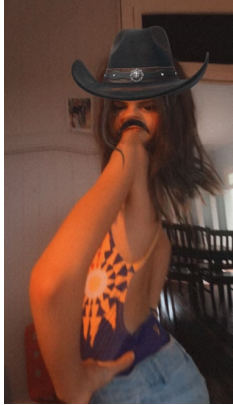

i.d.

Emily

Date of Burf : 20 July

Age : U can guess

Tag : @that\_ aesthetic\_ girl

Fav color : green / purple

Basic desc of yourself: I'm the best!